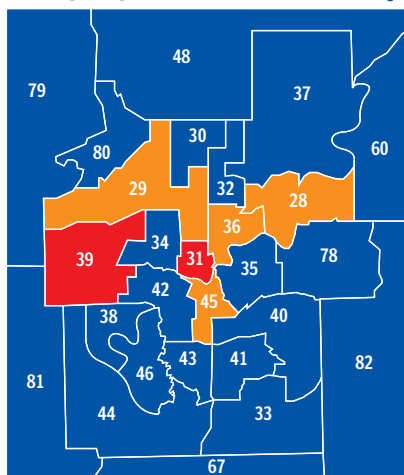

2012 ALBERTA PROVINCIAL ELECTION RESULTS