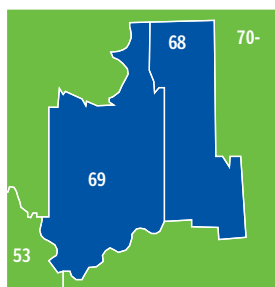

LETHBRIDGE