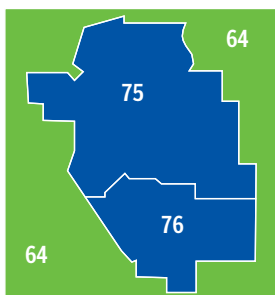

2012 ALBERTA PROVINCIAL ELECTION RESULTS