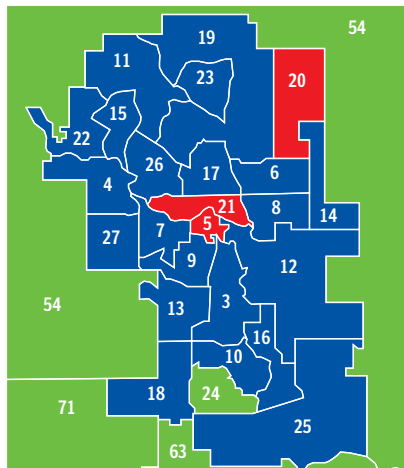

2012 ALBERTA PROVINCIAL ELECTION RESULTS